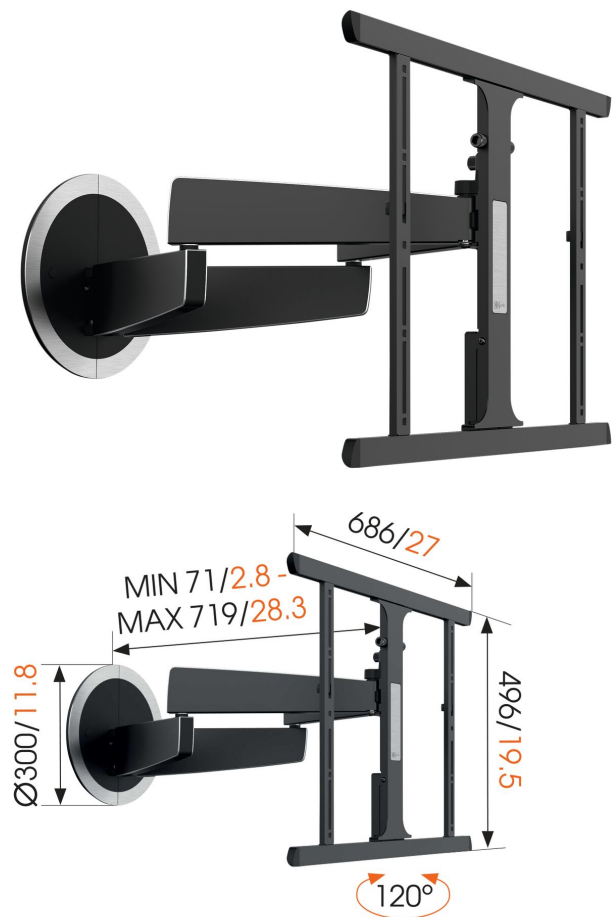

Add automatic movement to turn your TV

The MotionMount by Vogel's is a flexible TV wall mount that offers maximum usability. This motorised TV mount automatically turns towards you no matter where you're sitting in the room and up to 120 degrees to the left or right. After you have turned on the TV, the MotionMount moves to your preset viewing position in one fluid motion. When you turn the TV off, the screen and MotionMount gracefully move back against the wall. All without the need for an extra remote control. Even mounting and installing the MotionMount is very easy. Everything is plug & play: 1 plug in the outlet and it works!